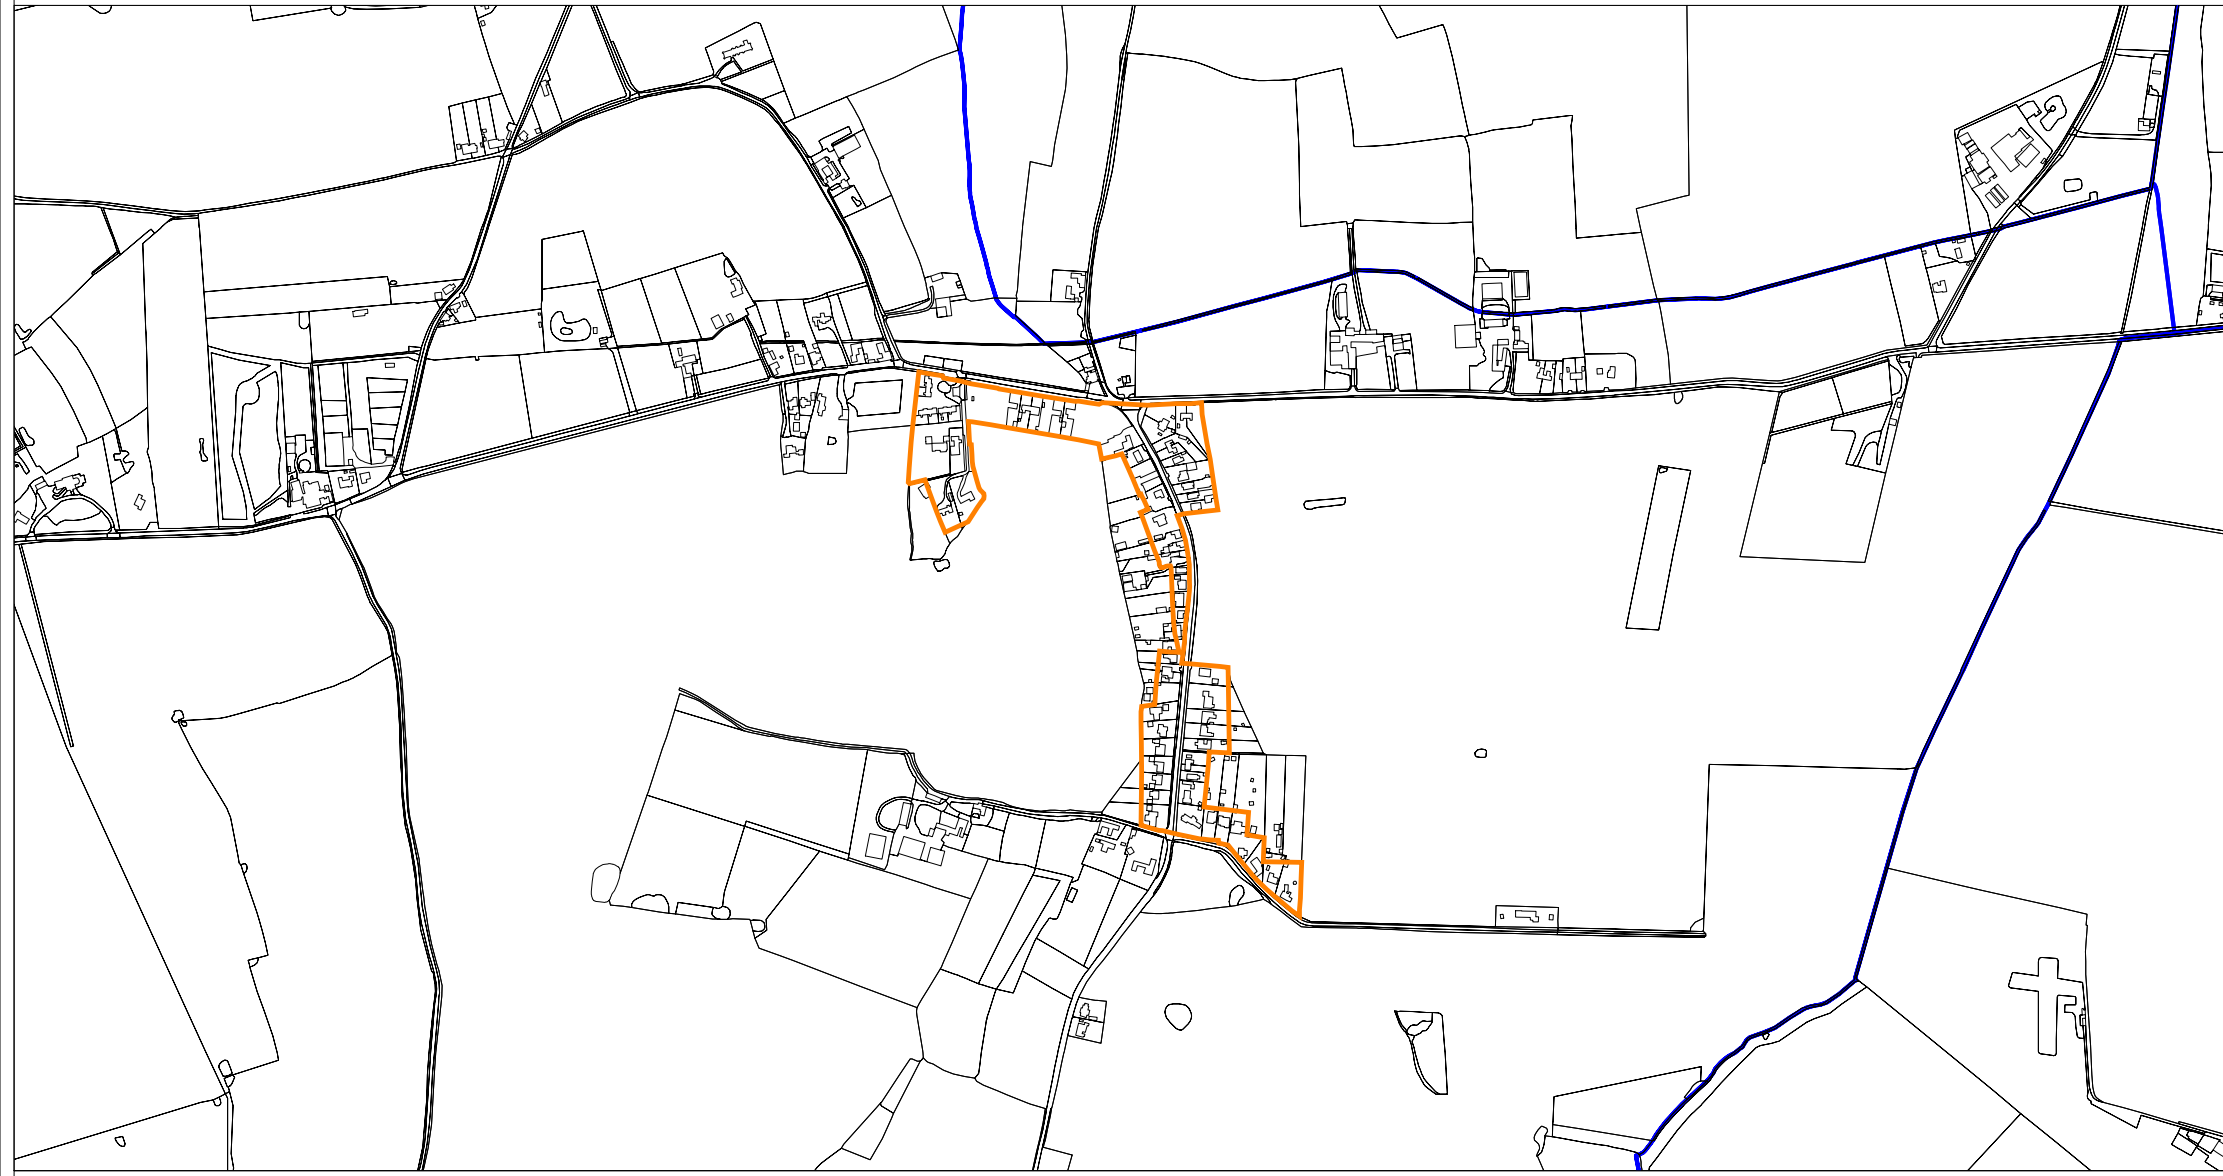

Morley

Legend

-  Allocation
-  Parish Boundary
-  Settlement Limit

Date: December 2022

Scale 1:10,000 @ A4

© Crown copyright and database right 2022.
Ordnance Survey Licence number 100019483.